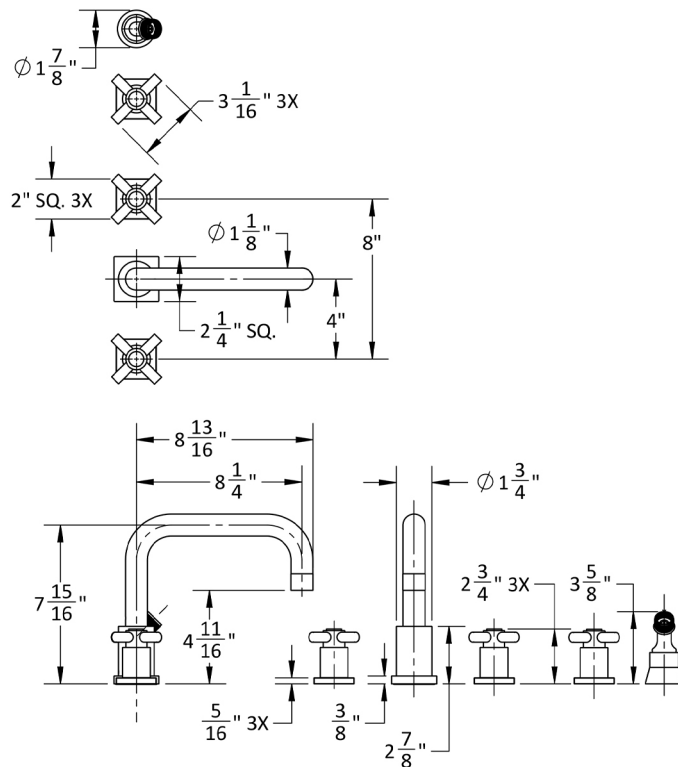

Contempo Downtown Roman Tub Set with Contempo Cross Handles - Square Escutcheons and Angled Handshower Holder

Model #: 9983-SQC-A-TRIM-

FEATURES:

- All brass roman deck mount tub set trim
- Any handshower can be used
- Quick connect/disconnect spout
- Swivel Spout includes full flow aerator
- Includes:
 - 3060-DS hose
 - 8029 angled handshower mount or 8030 straight handshower mount
 - 8019 deck mount sleeve
- Order handshower separately
- Spout Hole Size Min-Max: $1 \frac{1}{8}$ " - $1 \frac{3}{4}$ "
- Valve Hole Size Min-Max: $1 \frac{1}{4}$ " - $1 \frac{3}{8}$ "
- Requires J-6912-DIV-RGH rough in kit
- Square escutcheons only
- Not available in WH or JACLO=COLOR

SPECIFICATION DRAWING:

AVAILABLE HANDLES: